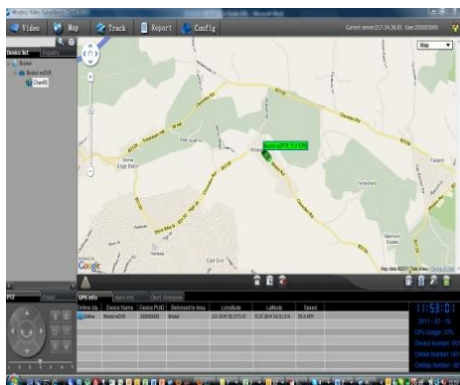

Key Features

- Four channels
- View and record in real-time
- Built-in 3G (cdma2000/WCDMA) module (optional)
- Each channel supports up to 4CIF encoding
- Dual stream
- Anti-shock technology
- 2 x 2.5" pluggable SATA HDD/SSD
- USB
- Built-in GPS module with tracking
- Support external G-sensor module

1. DC IN Power Input
2. KEY Start up control interface
3. Wired-remote control
4. DC OUT Power output
5. RS485 interface
6. Alarm input
7. Alarm output
8. LAN Network interface
9. Audio input/output
10. Video output, 1-Main, 2-Aux
11. Video input, 4-ch
12. USB interface
13. Main/Aux antenna interface for wireless network