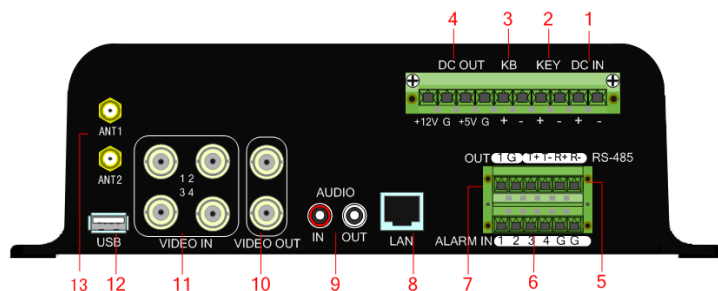

For security or countless other reasons this is the product of choice.

Key Features

- Four channels
- View and record in real-time
- Built-in 3G (cdma2000/WCDMA) module (optional)
- Each channel supports up to 4CIF encoding
- Dual stream
- Anti-shock technology
- 2 x 2.5" pluggable SATA HDD/SSD
- USB
- Built-in GPS module with tracking
- Support external G-sensor module