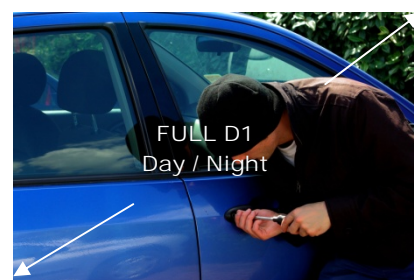

BIKAL IP CCTV LIMITED

4th Floor, 25 Eccleston Square, London, SW1V 1NS, UK

WEB: www.bikal.co.uk EMAIL: uk@bikal.co.uk Tel: [+44 (0)844 804 2400](tel:+44208448042400)