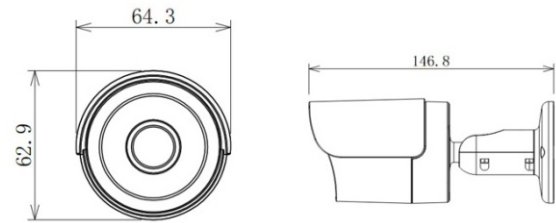

## Specifications

Camera				Network			
Models		BKE-MBLO20FFIR-DJ		Interface		RJ-45, 10/100Mbps	
Image Sensor		Sensor Type : 1/2.8" Progressive CMOS, 1/2.7" Progressive CMOS		Video Compression		H.264 (MJPEG-4 Part 10/AVC) / MJPEG	
Effective Pixels		1920(H) x 1080(V)		Video Streaming		Dual Streams H.264 + MJPEG / H.264 + H.264 Quad Streams H.264 x 4 / H.264 x 3 + MJPEG	
Minimum Illumination		TBD		Video Resolution		H.264- Full HD 1080P / SXGA / HD 720P / XGA / SVGA / D1 / VGA / CIF MJPEG- Full HD 1080P / SXGA / HD 720P / XGA / SVGA / D1 / VGA / CIF	
White Balance		Manual / AWB / ATW		Frame Rate		Dual Streams : 1080p (30/25 fps) + D1 (30/25 fps)	
Shutter Speed		1 ~ 1/10000 sec.		Protocol		IPv4/v6, TCP/IP, UDP, RTP, RTSP, HTTP, HTTPS, ICMP, FTP, SMTP, DHCP, PPPoE, UPnP, IGMP, SNMP, QoS, ONVIF, ARP	
Operation				Security/Authorization		HTTPS / IP Filter / IEEE 802.1X	
Multiple Languages:		English / French / German / Italian / Korean / Simplified Chinese / Traditional Chinese / Russian / Portuguese / Spanish / Japanese		Alarm	Type	Indoor	Outdoor
Image Setting:	Backlight Compensation	On/Off			Input	1 Set 5V 10kΩ pull up	
	White Balance	Auto / Manual /ATW / One Push		Output	1 Set Photo Relay Output 300V DC/AC		N/A
	Noise Reduction	3D	On/Off				
	Wide Dynamic Range	On/Off					
	Privacy Mask	On/Off					
	Brightness	Manual					
	Exposure	Auto / Manual					
	Sharpness	Manual					
	Contrast	Manual					
	Saturation	Manual					
	Hue	Manual					
	Digital Zoom	Support					
	Motion Detection	On / Off / By Schedule					
	Privacy Mask Type	Color					
	ICR	Auto / On / Off / Smart					
	ICR + IR LED	Auto / LED On / LED Off / Smart IR / Light Sensor					
Tampering Alarm	On / Off/ By Schedule						
Audio	Two-way Audio	Indoor: Terminal Block	Outdoor: Phone Jack*				
	Compression	G.711/G.726					
General				Operating Temperature		-10°C ~ 50°C (14° ~ 122° F)	
				Humidity		10% ~ 90%, No Condensation	
				Weatherproof Standard		IP66 (Optional)	
				Dimension		Indoor: 71.5 x 79.85 mm ( 2.815 x 3.143 in. ) Outdoor: 71.5 x 100 mm ( 2.815 x 3.94 in. ) Outdoor w/ cable management: 71.5 x 125.1 x 86.95 mm (2.815 x 4.925 x 3.423 in. )	
				Weight		330g	
				Power Source		Power Source	
				Power Consumption		System: 2.5 W (Built-in IR Illuminator: +1.3W)	
				Regulatory		CE/ FCC / RoHS	